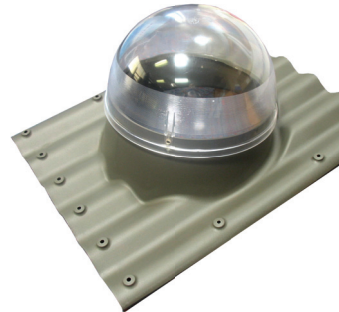

Let natural light shine into your home

The Heavenly Intelligent Tubular Skylight offers the benefits of natural light in any room for a moderate price

Heavenly Intelligent provides you with our effective ray bending technology and it is the most affordable of our high quality tubular skylights. The intelligent technology allows for both low and high angled light to be absorbed - which means more light at any hour of the day.

The advanced **Heavenly Intelligent** laser light ray bending technology* surpasses the amount of daylight hours provided by competitor's products into your home.

Manufactured in tough transparent polymers designed to stand up to extreme weather including hail storms, the skylight's all-in-one moulded roof flashings eliminate the possibility of leaks which can plague unsuspecting skylight owners.

* ray bending technology not available on 400mm